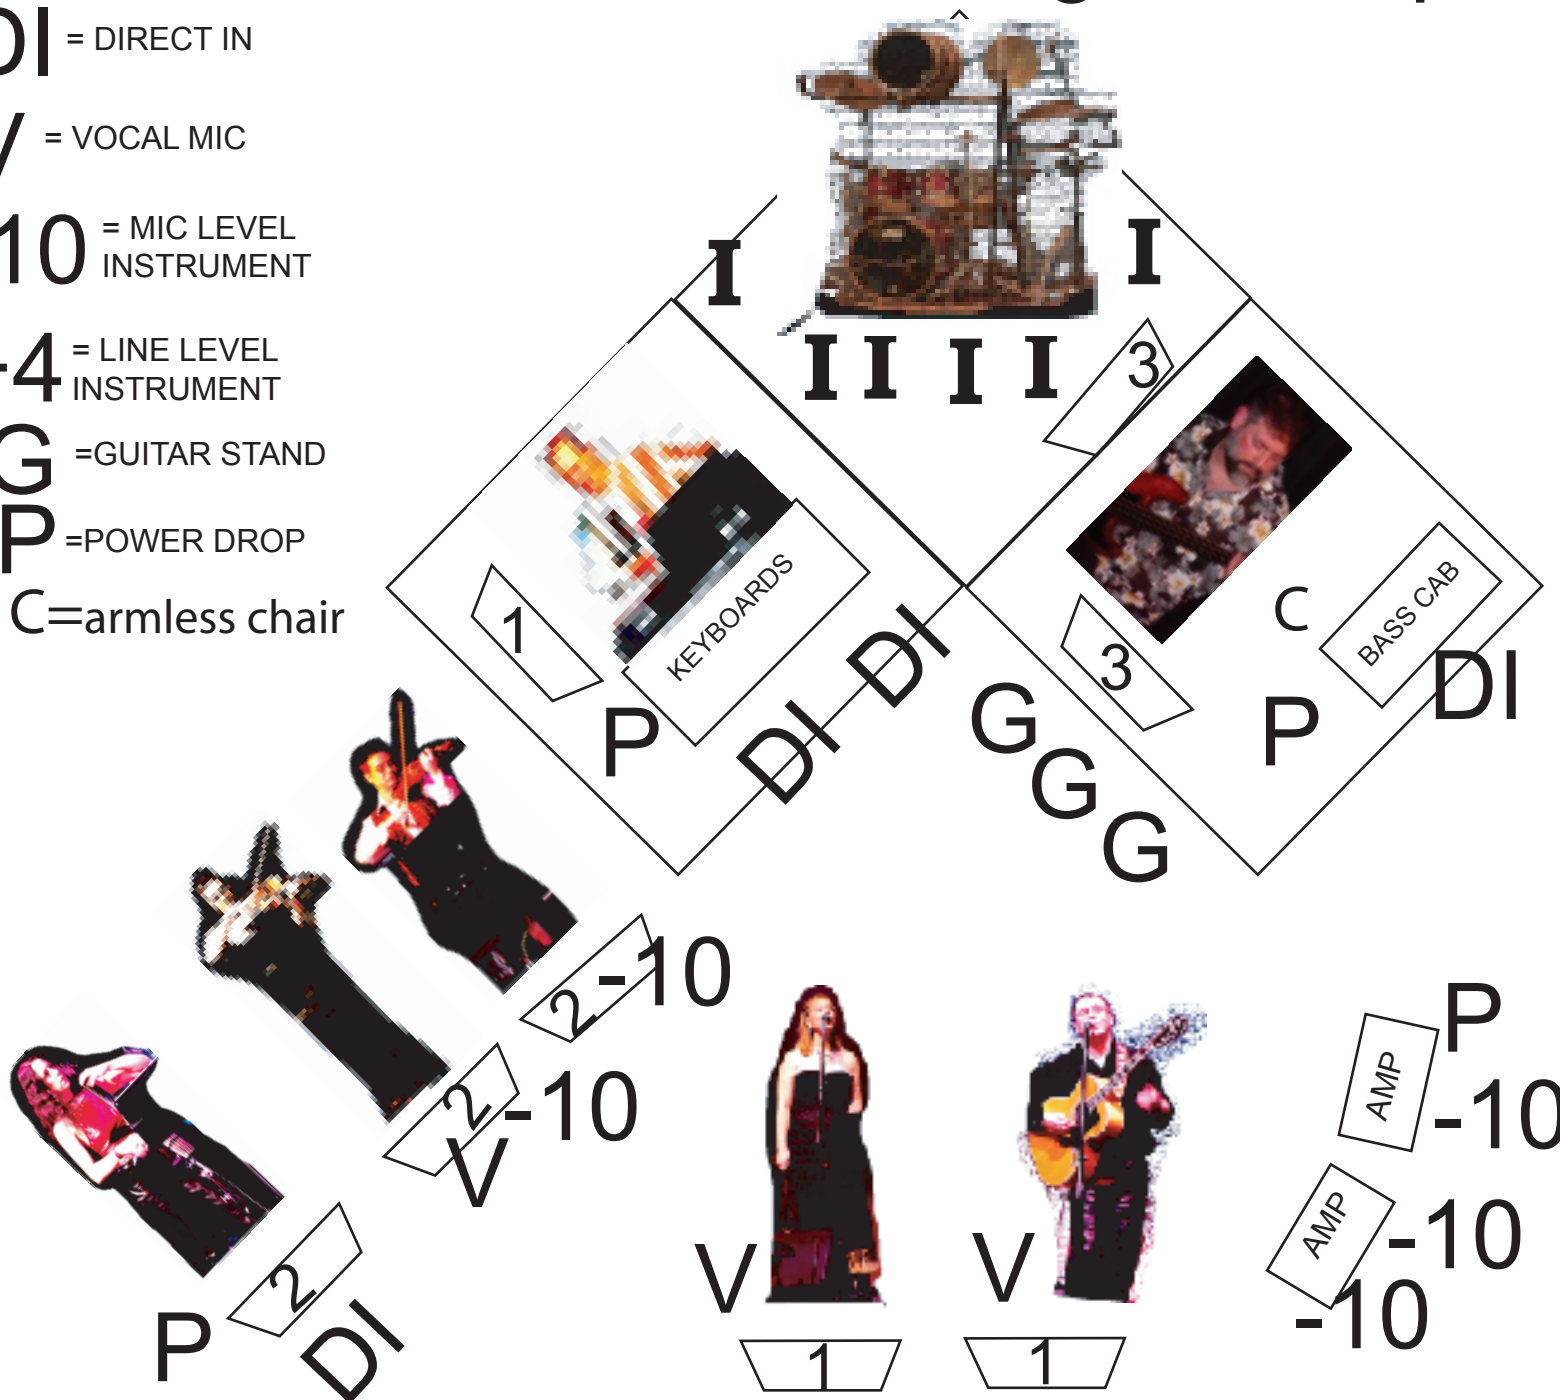

I = INSTRUMENT MIC

DI = DIRECT IN

V = VOCAL MIC

-10 = MIC LEVEL INSTRUMENT

+4 = LINE LEVEL INSTRUMENT

G = GUITAR STAND

P = POWER DROP

C = armless chair

Bone Poets Stage Set-up

MIX 1: guitar vocals kick. Low level violin / viola leave out cello

MIX 2: strings, guitar, vocals and kick. No keys

MIX 3: guitar, lead vox, kick some keys
NO CELLO